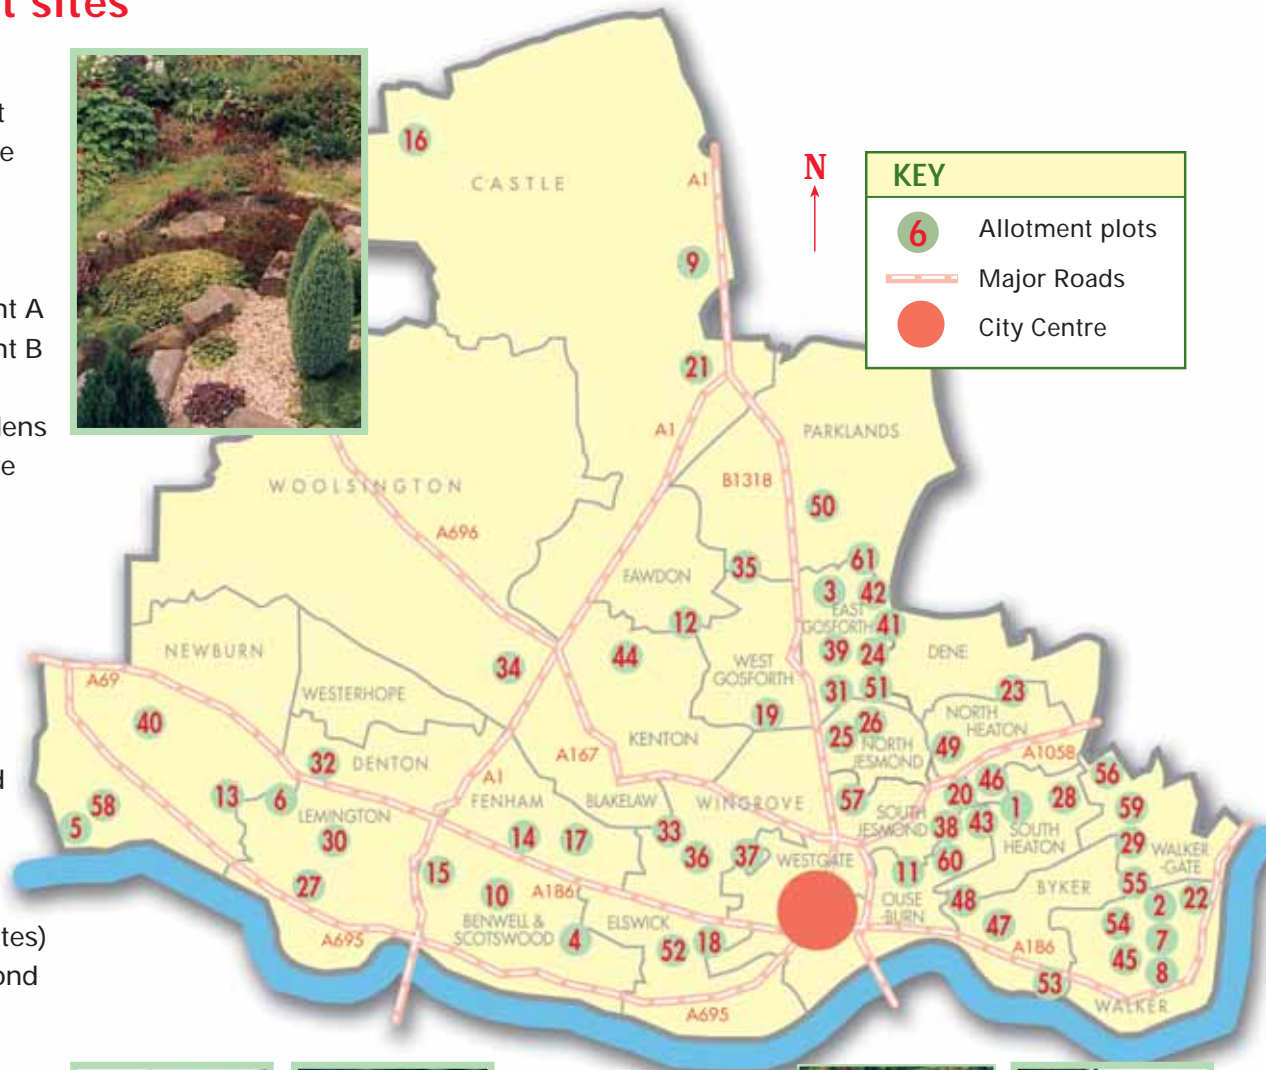

0191 211 6217

Printed on Revive, which has a 75% recycled content

Allotments in Newcastle

Newcastle
City Council

www.newcastleallotments.co.uk

Allotment Gardens in Newcastle

Our allotment sites

- 1 Armstrong
- 2 Back Byker Street
- 3 Beaumont Terrace
- 4 Benwell Lane
- 5 Blayney Row
- 6 Blucher
- 7 Branxton Crescent A
- 8 Branxton Crescent B
- 9 Brunswick
- 10 Burnopfield Gardens
- 11 Chelmsford Grove
- 12 Coxlodge
- 13 Dene Terrace
- 14 Denton Bank
- 15 Denton Dene
- 16 Dinnington
- 17 Fenham Model
- 18 Gloucester Road
- 19 Grandstand Road
- 20 Greenwater Pool
- 21 Hazlerigg
- 22 Hexham Avenue
- 23 High Heaton (4 sites)
- 24 High West Jesmond
- 25 Highbury South
- 26 Highbury North
- 27 Hulne Terrace
- 28 Iris Brickfield
- 29 Keebledale
- 30 Lemington
- 31 Little Moor

- 32 Longstone Square
- 33 Moorside
- 34 Newbiggin Hall
- 35 Norham Road
- 36 Nunsmoor
- 37 Oxnam Gardens
- 38 Premier
- 39 Rectory Road
- 40 Richmond Terrace
- 41 Ridgewood Crescent
- 42 Salters Lane
- 43 Schoolhouse Allotments
- 44 Sherringham Avenue
- 45 St. Anthony's
- 46 St. Gabriels
- 47 St. Michaels
- 48 Stephen Street
- 49 Stotes Hall
- 50 Three Mile
- 51 Triangle
- 52 Tweed Street
- 53 Walker Road
- 54 Walkergate 3A
- 55 Walkergate 3B
- 56 Walkergate Hospital
- 57 West Jesmond
- 58 Westmacott Street
- 59 Whinneyfield Road
- 60 Woodbine Terrace
- 61 Woodlea Gardens